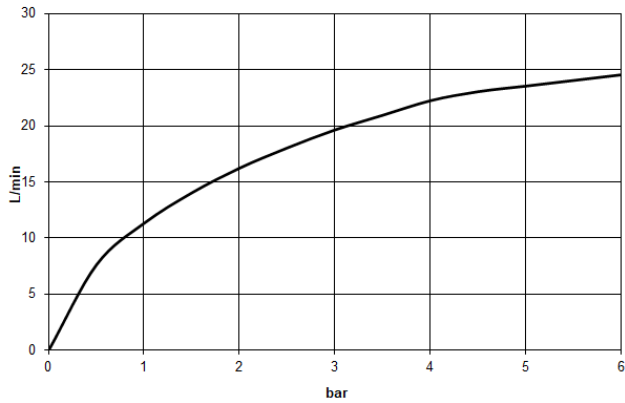

Single-lever bath mixer with stand pipe for free-standing assembly with hand shower set - Brushed Champagne (22kt Gold)

TARA

25 863 661

Fits: TARA, META

- spout: circular, air-enriched flow
- max. flow 19.5 l/min at 3 bar flow pressure
- Hand shower: COMPACT RAIN, max. flow rate 6.8 l/min (at 3 bar)
- bar-type hand shower with anti-scale system
- pivotable spout 360°
- 281mm projection
- wall bracket
- automatic bath/shower diverter
- total height 1031 - 1101 mm
- stand pipe height 565 - 635 mm
- height up to aerator 899 – 969 mm
- slide-on rosettes Ø 135 mm
- metal shower hose 1250mm with integrated anti-twist protection
- WRAS 2001027

Single-lever bath mixer with stand pipe for free-standing assembly with hand shower set - Brushed Champagne (22kt Gold)

TARA

Flow rate chart

Codes & Standards

ASME
A112.18.1/CSA
B125.1

California Energy
Commission
(CEC)