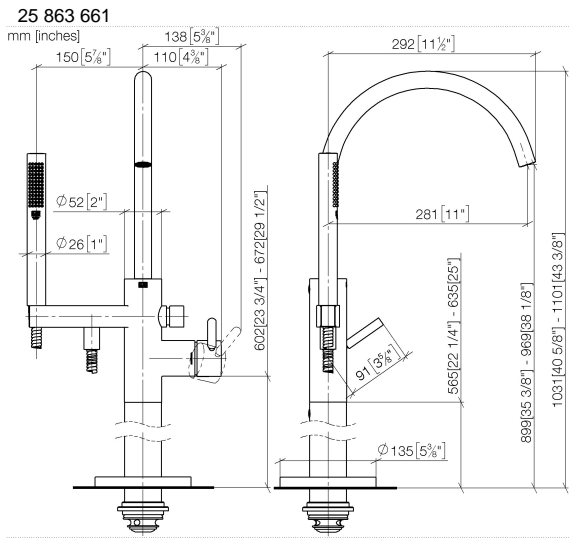

Single-lever bath mixer with stand pipe for free-standing assembly with hand shower set - Brushed Champagne (22kt Gold)

TARA