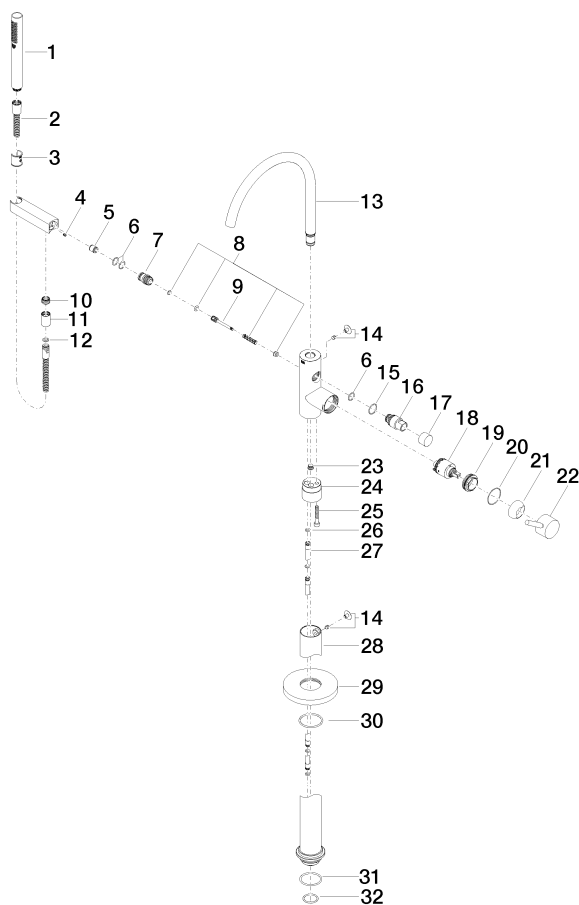

Single-lever bath mixer with stand pipe for free-standing assembly with hand shower set - Brushed Champagne (22kt Gold)

TARA

25 863 661
Parts for other
finishes can be found
here: [Chrome](#)

Single-lever bath mixer with stand pipe for free-standing assembly with hand shower set - Brushed Champagne (22kt Gold)

TARA

25 863 661

Spare parts list

No.	Item Number	Name	Quantity used	Delivery time
1	90 12 11 140 30-46	shower	1	30
2	90 30 02 072 00-46	Metal shower hose 1/2" x 3/8" x 1250 mm - Brushed Champagne (22kt Gold)	1	30
3	09 18 40 118 90	sleeve	1	2
4	09 31 11 058 90	pin	1	2
5	90 23 01 141 00 90	back-flow preventer	1	2
6	90 14 10 010 00 90	seal	3	2
7	09 24 03 153 20-46	nipple	1	-
Spare part can no longer be ordered, please order the replacement item				
8	90 16 02 023 00 90	spring	1	2
9	09 31 09 102 20-46	pull-rod	1	-
Spare part can no longer be ordered, please order the replacement item				
10	09 24 03 069 90	nipple	1	2
11	90 21 02 069 00-46	cover	1	30
12	90 14 20 026 00 90	seal	1	2
13	90 28 22 327 01-46	spout	1	30
14	04 31 20 036 00 90	plug	2	2
15	09 14 10 112 90	seal	1	2
16	09 21 34 081 20-46	nipple	1	30
17	09 20 88 002-46	handle	1	30
18	90 15 05 039 00 90	cartridge	1	2
19	09 24 04 298 90	nut	1	2
20	09 14 10 037 90	seal	1	2
21	09 28 30 036-46	cover	1	30
22	90 20 66 005 00-46	handle	1	30
23	04 31 20 039 11 90	plug	1	2
24	09 24 03 152 20-46	adaptor	1	-
Spare part can no longer be ordered, please order the replacement item				
25	09 30 30 111 90	screw	1	2
26	09 14 10 139 90	seal	2	2
27	04 28 22 025 00 90	connection	2	2
28	04 28 22 030 00-46	pipe	1	30
29	09 27 88 007-46	rosette	1	30
30	90 14 10 129 00 90	seal	1	2
31	09 14 10 084 90	seal	1	2
32	09 14 10 018 90	seal	1	2